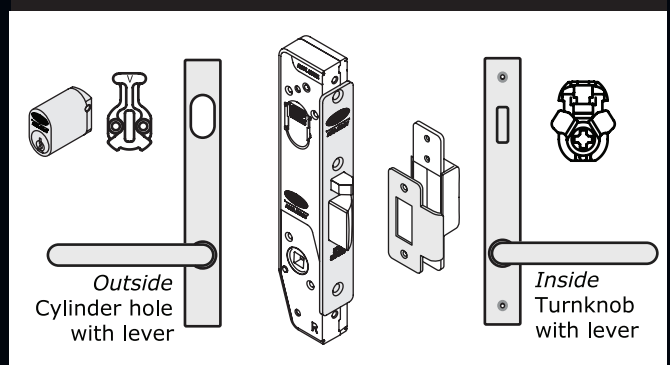

ASSA ABLOY

LOCKWOOD SELECTOR MORTICE LOCK KITS

Suits Narrow Stile Aluminium Doors

C-LW 3782-KIT01 Double Cylinder Kit

C-LW 3782-KIT04 Cylinder & Turn Kit

C-LW 3782-KIT05 Escape Kit

C-LW 3782-KIT55 Passage Kit

LOCKWOOD

ASSA ABLOY

LOCKWOOD SELECTOR MORTICE LOCK KITS

Suits Wide Stile Aluminium Doors

C-LW 3772-KIT04 Cylinder & Turn Kit

C-LW 3772-KIT05 Escape Kit