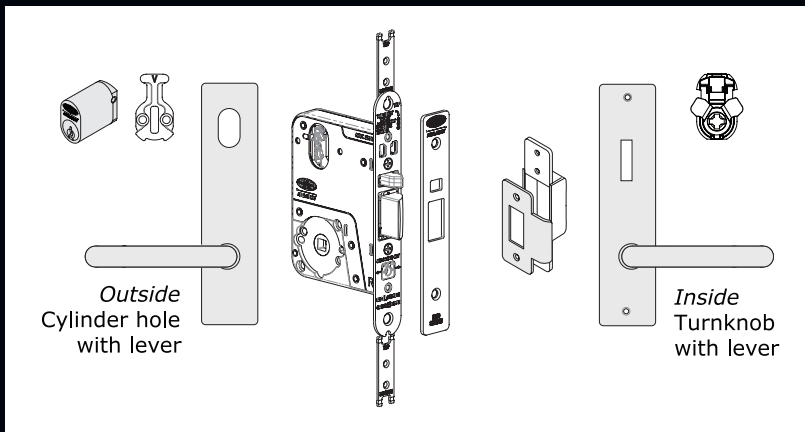

ASSA ABLOY

LOCKWOOD SELECTOR MORTICE LOCK KITS

Suits Narrow Stile Aluminium Doors

C-LW 3782-KIT01 Double Cylinder Kit

C-LW 3782-KIT04 Cylinder & Turn Kit

C-LW 3782-KIT05 Escape Kit

C-LW 3782-KIT55 Passage Kit

LOCKWOOD

ASSA ABLOY

LOCKWOOD SELECTOR MORTICE LOCK KITS

Suits Wide Stile Aluminium Doors

C-LW 3772-KIT04 Cylinder & Turn Kit

C-LW 3772-KIT05 Escape Kit