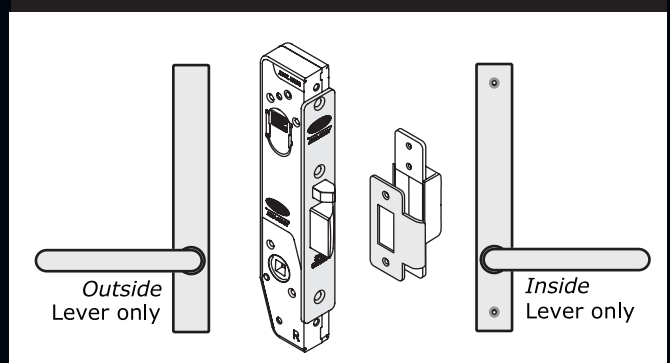

ASSA ABLOY

LOCKWOOD SELECTOR MORTICE LOCK KITS

Suits Narrow Stile Aluminium Doors

C-LW 3782-KIT01 Double Cylinder Kit

C-LW 3782-KIT04 Cylinder & Turn Kit

C-LW 3782-KIT05 Escape Kit

C-LW 3782-KIT55 Passage Kit

LOCKWOOD

ASSA ABLOY

LOCKWOOD SELECTOR MORTICE LOCK KITS

Suits Wide Stile Aluminium Doors

C-LW 3772-KIT04 Cylinder & Turn Kit

C-LW 3772-KIT05 Escape Kit