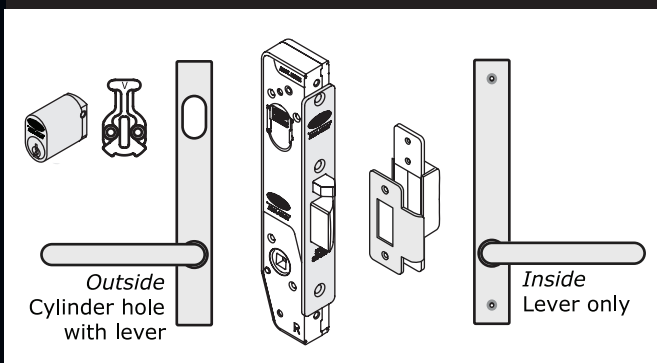

ASSA ABLOY

LOCKWOOD SELECTOR MORTICE LOCK KITS

Suits Narrow Stile Aluminium Doors

C-LW 3782-KIT01 Double Cylinder Kit

C-LW 3782-KIT04 Cylinder & Turn Kit

C-LW 3782-KIT05 Escape Kit

C-LW 3782-KIT55 Passage Kit

LOCKWOOD

ASSA ABLOY

LOCKWOOD SELECTOR MORTICE LOCK KITS

Suits Wide Stile Aluminium Doors

C-LW 3772-KIT04 Cylinder & Turn Kit

C-LW 3772-KIT05 Escape Kit