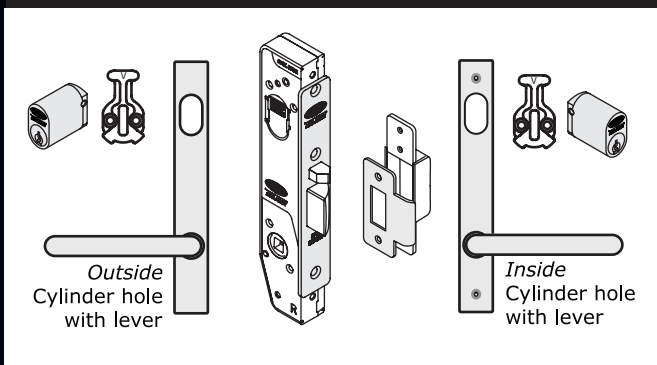

ASSA ABLOY

LOCKWOOD SELECTOR MORTICE LOCK KITS

Suits Narrow Stile Aluminium Doors

C-LW 3782-KIT01 Double Cylinder Kit

C-LW 3782-KIT04 Cylinder & Turn Kit

C-LW 3782-KIT05 Escape Kit

C-LW 3782-KIT55 Passage Kit

LOCKWOOD

ASSA ABLOY

LOCKWOOD SELECTOR MORTICE LOCK KITS

Suits Wide Stile Aluminium Doors

C-LW 3772-KIT04 Cylinder & Turn Kit

C-LW 3772-KIT05 Escape Kit