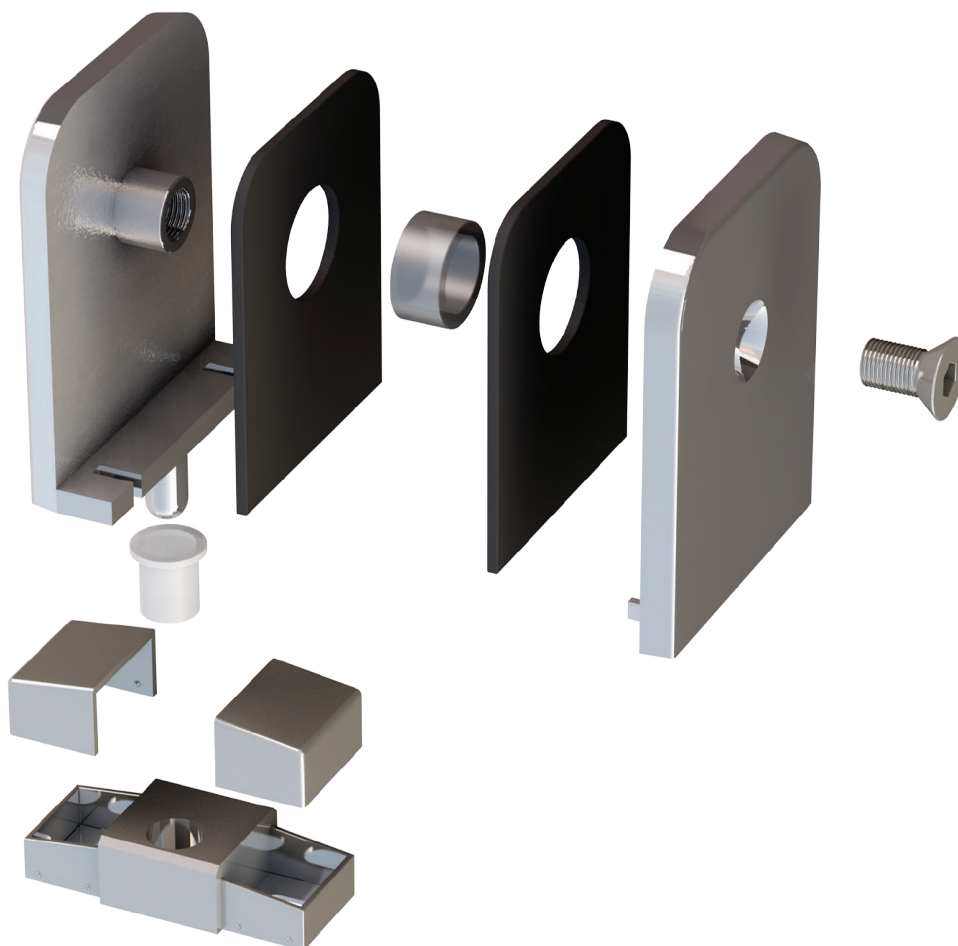

## SEMI-FRAMELESS SHOWER SCREENS

### INNOVATIVE GLASS CLAMP SYSTEM HASSLE FREE FITTING AND ADJUSTMENT

- No glass cut outs required, just a single hole top and bottom of the door glass.
- Highest quality forged brass, stainless steel screws and chrome plated nylon pivot.
- Dual fixed adjustable pivot base with 2mm adjustment each side of centre.
- Can be ordered with option of becoming dual action 900 opening in both directions.
- For 6mm glass.
- Magnetic door stop.

## ultimate

PIVOT CLAMP SYSTEM

An innovative glass clamping system that doesn't require any glass cut outs. With only a single hole top and bottom of the door glass, the pivot pin is now incorporated on the clamp itself which eliminates cut outs in glass, making it cost and time effective.