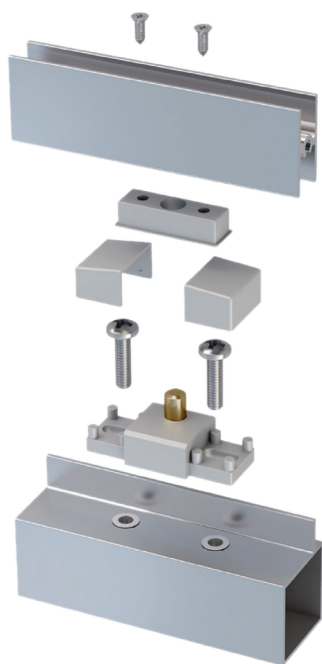

## STANDARD FULLY FRAMED SHOWER SCREENS

FLEXIBLE DESIGN | DOUBLE DOORS | SINGLE DOORS | CLOSER PANELS

- Mitred corners
- Internal corner blocks for added strength.
- Stainless Steel Fixings.
- Twin lock adjustable pivot system with brass base pin.
- 3mm clearance under door.
- Captive magnet.

FULLY FRAMED  
pivot  
RANGE

The most flexible design to suit many configurations. It covers everything from single door pivot / closer panels to double doors. Comsupply's Standard Fully Framed is only limited by your imagination.

## FULLY FRAMED pivot RANGE

EXPLODED VIEW OF THE FULLY FRAMED PIVOT

FULL LENGTH CAPTIVE MAGNET

CONFIGURATIONS