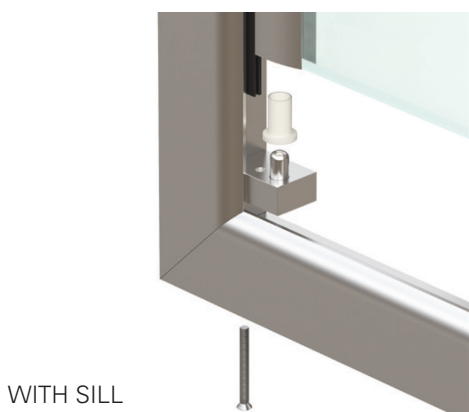

SEMI FRAMELESS SHOWER SCREENS

FUNCTIONAL FULL OPENING DOOR | FLEXIBLE DESIGN | CREATIVE PIVOT SYSTEM

- Brass pivot, stainless steel pin.
- Tight shower screen openings.
- With or without sill.
- Wheelchair accessibility.
- Perfect for Caravans & Motor Homes.
- Slimline design.
- Magnetic Closure.
- Won't interfere with taps.
- Up to a 1000mm wide door.

full opening18

SEMI - FRAMELESS RANGE

full opening 18

SEMI-FRAMELESS RANGE

The full opening 18 pivot inserts into the back edge of the door, ensuring a full opening door for all shower screen applications. Manufactured from the highest quality brass, stainless steel pin and nylon insert.