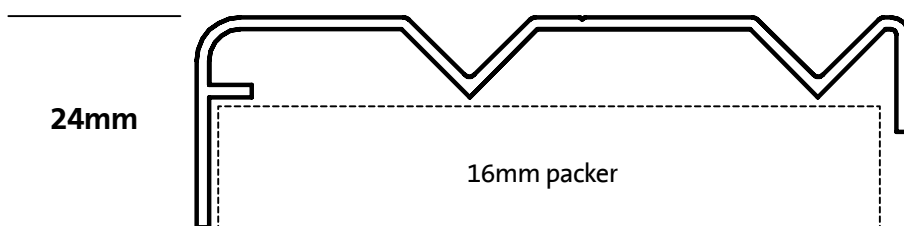

COMSUPPLY

WARDROBE

Product Catalogue

JANUARY 2014

Extrusions	1-3
Colour Chart	4
Accessories	5-6
Cutting Sheets	7-9

**G01 - Head****G02 - Heavy Sill****G10 - Silicone Sill****G09 - Wrap Over Sill**

G03 - Return Jamb