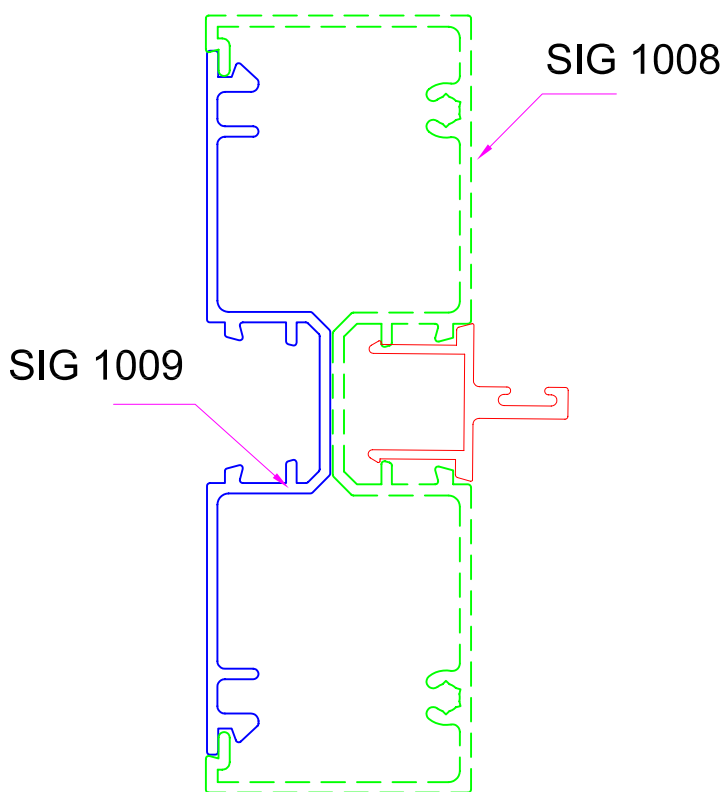

DOOR MULLION ASSEMBLY DETAILS