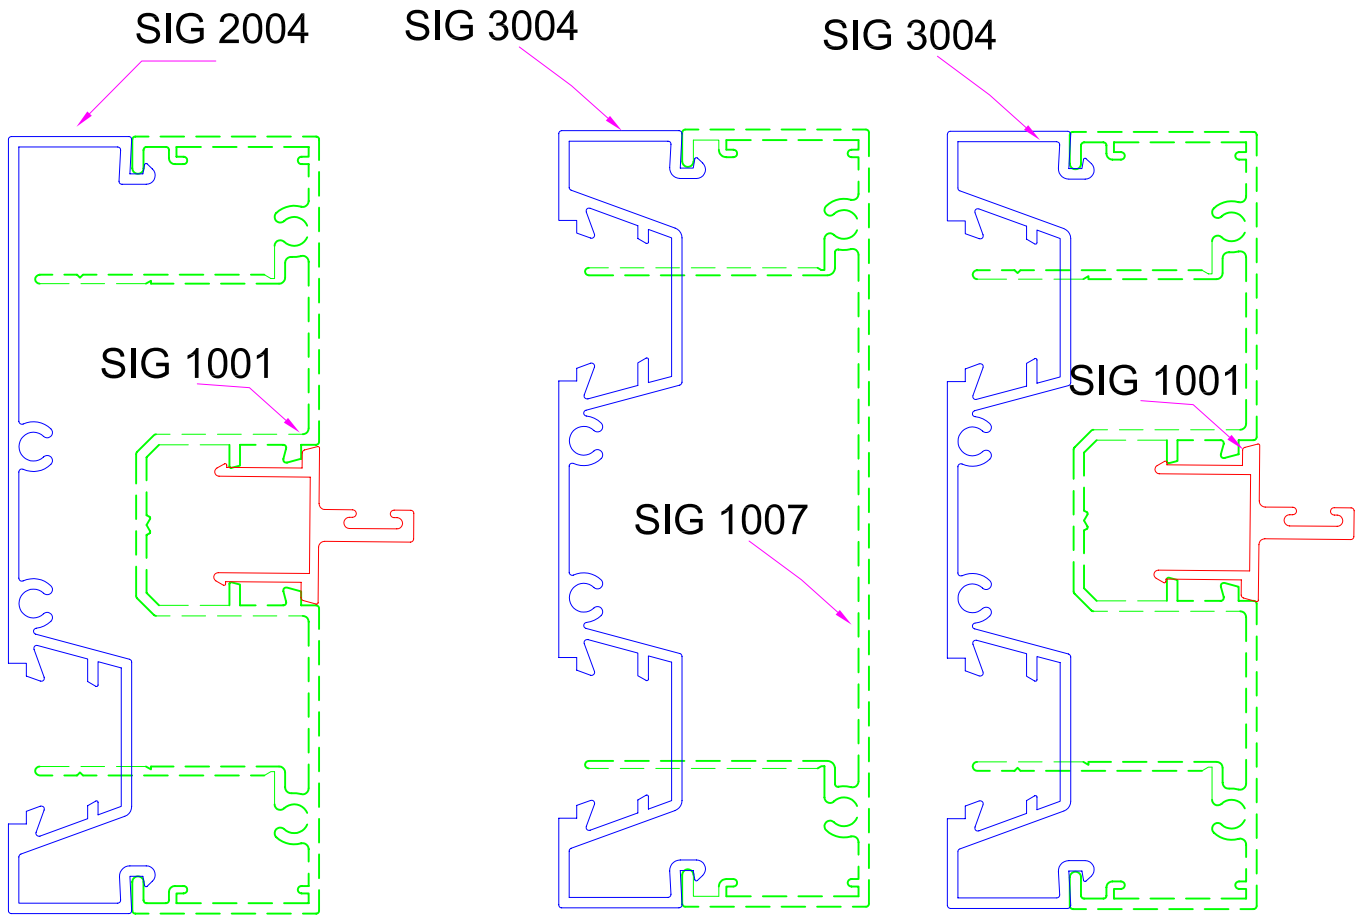

DOOR MULLION ASSEMBLY DETAILS