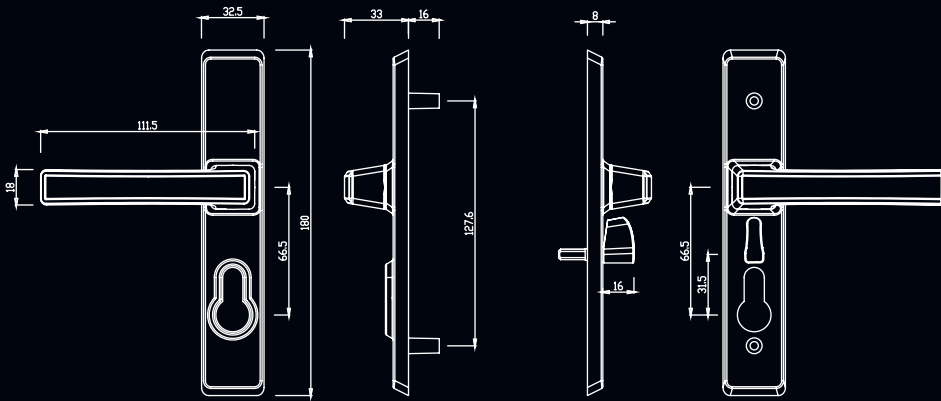

ARCHIE HIGH SECURITY HINGED SCREEN DOOR LOCK

- * Dual stainless steel hook bolts provide extra grip against forced entry.
- * Single or multi point lock (3pt lock kits fit above or below centre).
- * Safe Select - snibbed / dead lock options or additional safety (snib operates multi point locks).
- * Pressed steel body and stainless steel face plate provides additional strength.
- * Multi Point Kit features High Security Stainless Steel Hook Bolts.
- * Large ergonomically designed snib lever.
- * Tested and conforms to AS4145.2-2008 to Physical Security Level S7 and Durability Level D6.
- * Tested and passed AS5039-2008 and AS5041-2003.
- * 10 Year Mechanical Warranty.

ARCHIE HIGH SECURITY HINGED SCREEN DOOR LOCK

Item Numbers

- ARCH-ARHSL-HISQ-BLK Archie High Security Hinged Security Lock - Black
- ARCH-ARH3P-H100-SS Archie High Security Hinged 3Pt Kit - SS
- ARCH-ARPCY-RKA-CP Archie Security Door Pin Cylinders 10 Keyed Alike