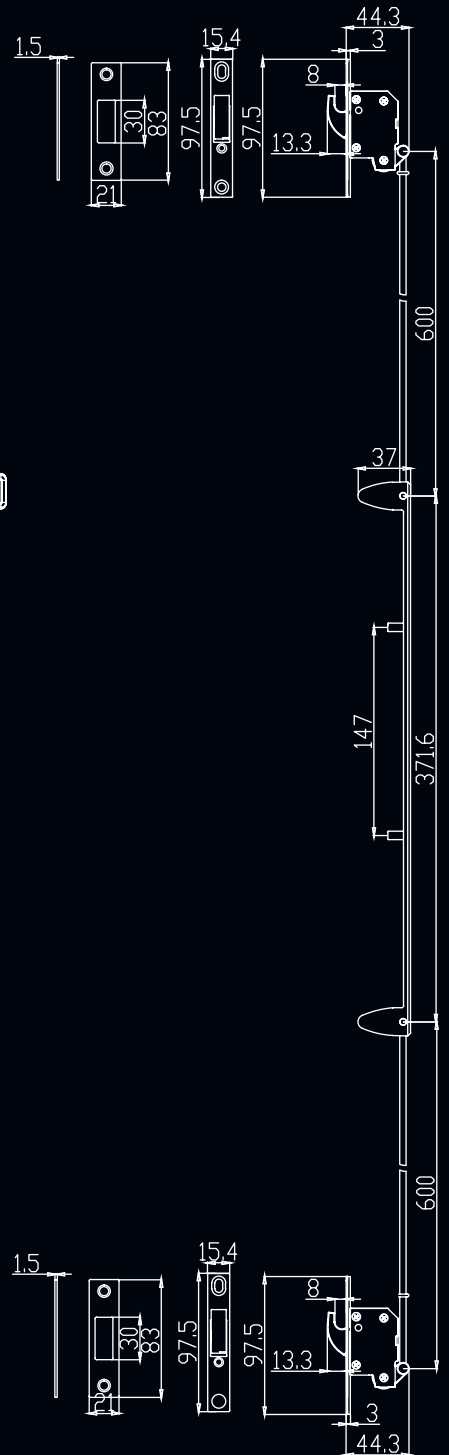

ARCHIE HIGH SECURITY HINGED SCREEN DOOR LOCK

- * Dual stainless steel hook bolts provide extra grip against forced entry.
- * Single or multi point lock (3pt lock kits fit above or below centre).
- * Safe Select - snibbed / dead lock options or additional safety (snib operates multi point locks).
- * Pressed steel body and stainless steel face plate provides additional strength.
- * Multi Point Kit features High Security Stainless Steel Hook Bolts.
- * Large ergonomically designed snib lever.
- * Tested and conforms to AS4145.2-2008 to Physical Security Level S7 and Durability Level D6.
- * Tested and passed AS5039-2008 and AS5041-2003.
- * 10 Year Mechanical Warranty.

ARCHIE HIGH SECURITY HINGED SCREEN DOOR LOCK

Item Numbers

- ARCH-ARHSL-HISQ-BLK Archie High Security Hinged Security Lock - Black
- ARCH-ARH3P-H100-SS Archie High Security Hinged 3Pt Kit - SS
- ARCH-ARPCY-RKA-CP Archie Security Door Pin Cylinders 10 Keyed Alike