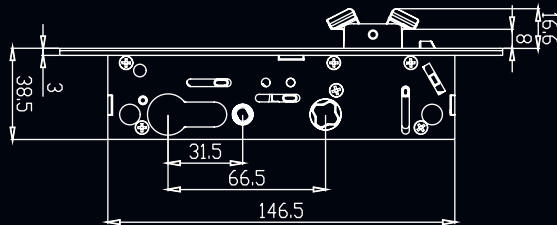

ARCHIE HIGH SECURITY HINGED SCREEN DOOR LOCK

- * Dual stainless steel hook bolts provide extra grip against forced entry.
- * Single or multi point lock (3pt lock kits fit above or below centre).
- * Safe Select - snibbed / dead lock options or additional safety (snib operates multi point locks).
- * Pressed steel body and stainless steel face plate provides additional strength.
- * Multi Point Kit features High Security Stainless Steel Hook Bolts.
- * Large ergonomically designed snib lever.
- * Tested and conforms to AS4145.2-2008 to Physical Security Level S7 and Durability Level D6.
- * Tested and passed AS5039-2008 and AS5041-2003.
- * 10 Year Mechanical Warranty.

ARCHIE HIGH SECURITY HINGED SCREEN DOOR LOCK

Item Numbers

- ARCH-ARHSL-HISQ-BLK Archie High Security Hinged Security Lock - Black
- ARCH-ARH3P-H100-SS Archie High Security Hinged 3Pt Kit - SS
- ARCH-ARPCY-RKA-CP Archie Security Door Pin Cylinders 10 Keyed Alike